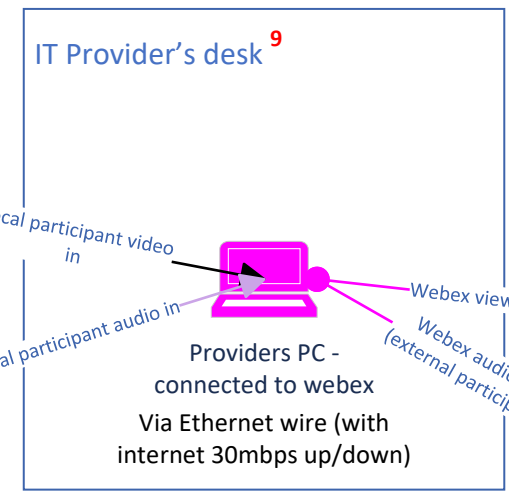

PTZ camera, auto turning on mic's press

Microphones 10

Plugs in usb with presentation. Then this is sent to screens (Local presentation). Laser pointer and possibility to switch slides.

HDMI wire (to screen), Ethernet wire (with internet 30mbps up/down), 4 electric outlets

HDMI wire (to screen), Ethernet wire (with internet 30mbps up/down), 4 electric outlets

Cameras 11

Speakers 12

Desk/s 13